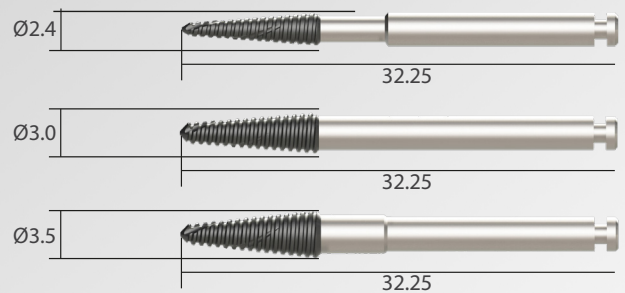

RSK002

Round Bur

RSK001

Ratchet Adapter

TSP14

Expander Drill

Diameter	L	Product No.
Ø2.4	32.25	RSD24
Ø3.0	32.25	RSD3
Ø3.5	32.25	RSD35

Round Bur

Diameter	L	Product No.
Ø5.0	30	RSK001